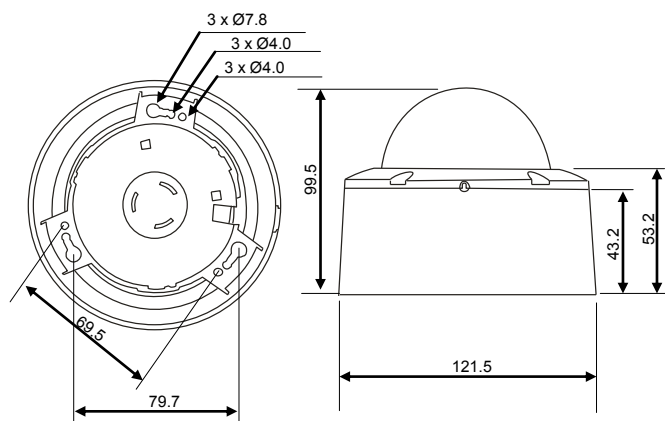

### Key Features

- Sony 1/3 Inch 960H Super HAD II CCD
- Horizontal Resolution 650TV Lines
- Min. Illumination 0.0006 Lux @ F1.2 ( Color , Sense up 512x ) , 0Lux(IR ON)
- WDR/D-WDR/BLS/HSBLC
- Coaxitron Control (Pelco-C)
- 2D/3D DNR (Digital Noise Reduction)
- True Day & Night ( Option)
- 24 EA IR LED , 20M ( Option)
- 3-Axis Gimbal Bracket
- f 2.8~12mm Varifocal Lens

### Dimensions

Unit : mm